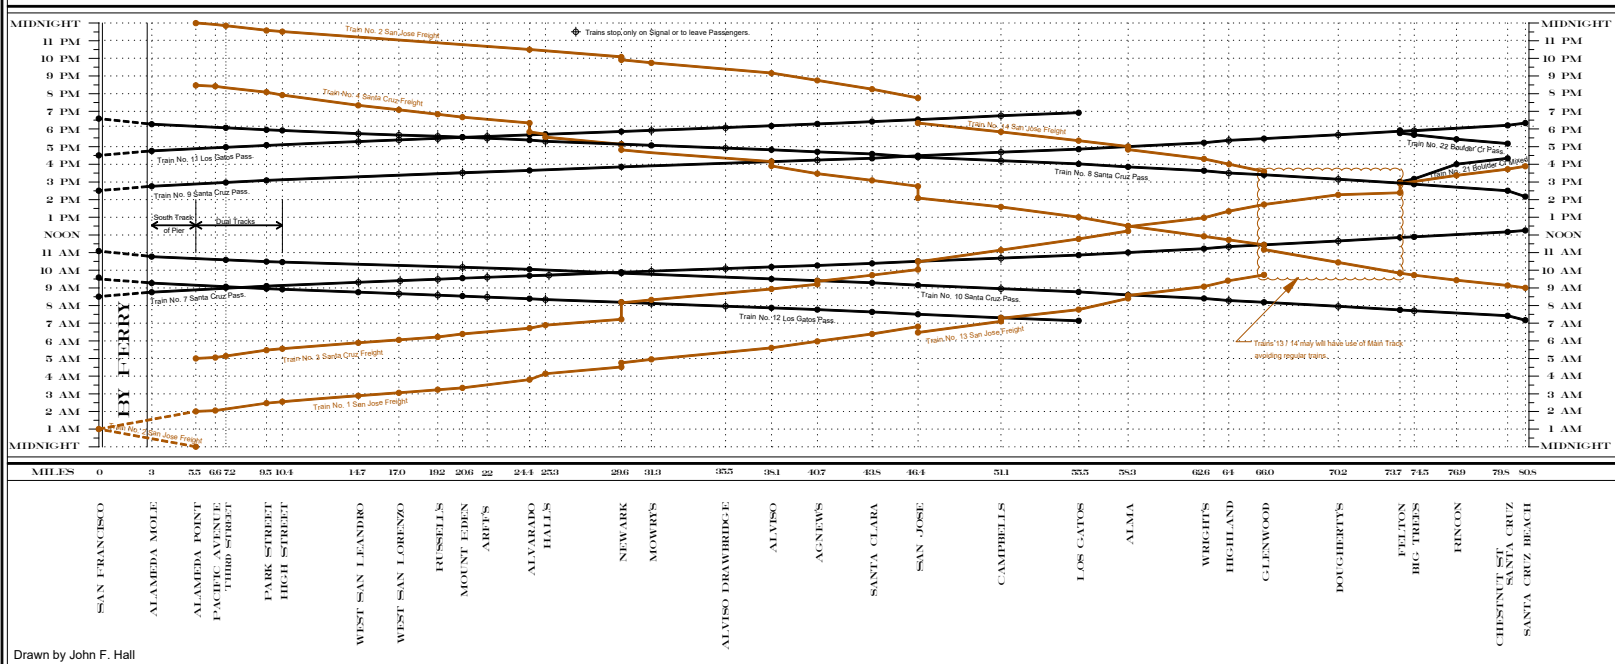

SOUTH PACIFIC COAST RAILROAD

TIMETABLE NO. 30 MARCH 25, 1886
MONDAY THRU SATURDAY

Drawn by John F. Hall

SOUTH PACIFIC COAST RAILROAD TIMETABLE NO. 30 MARCH 25, 1886 BOULDER CREEK TO SANTA CRUZ MONDAY THRU FRIDAY

Drawn by John F. Hall

SOUTH PACIFIC COAST RAILROAD TIMETABLE NO. 30 MARCH 25, 1886 OAKLAND ALAMEDA MONDAY THRU FRIDAY

Drawn by John F. Hall