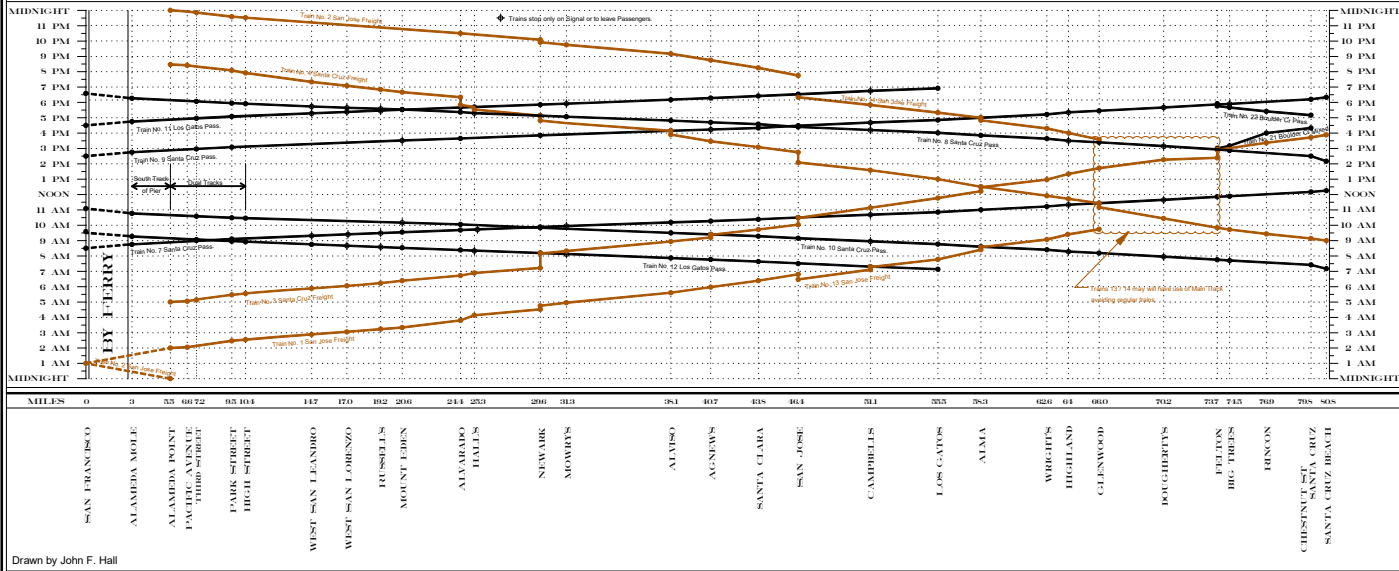

## SOUTH PACIFIC COAST RAILROAD

### TIMETABLE NO. 30 MARCH 28, 1886

MONDAY THRU SATURDAY

#### TIMETABLE NO. 30 MARCH 28, 1886