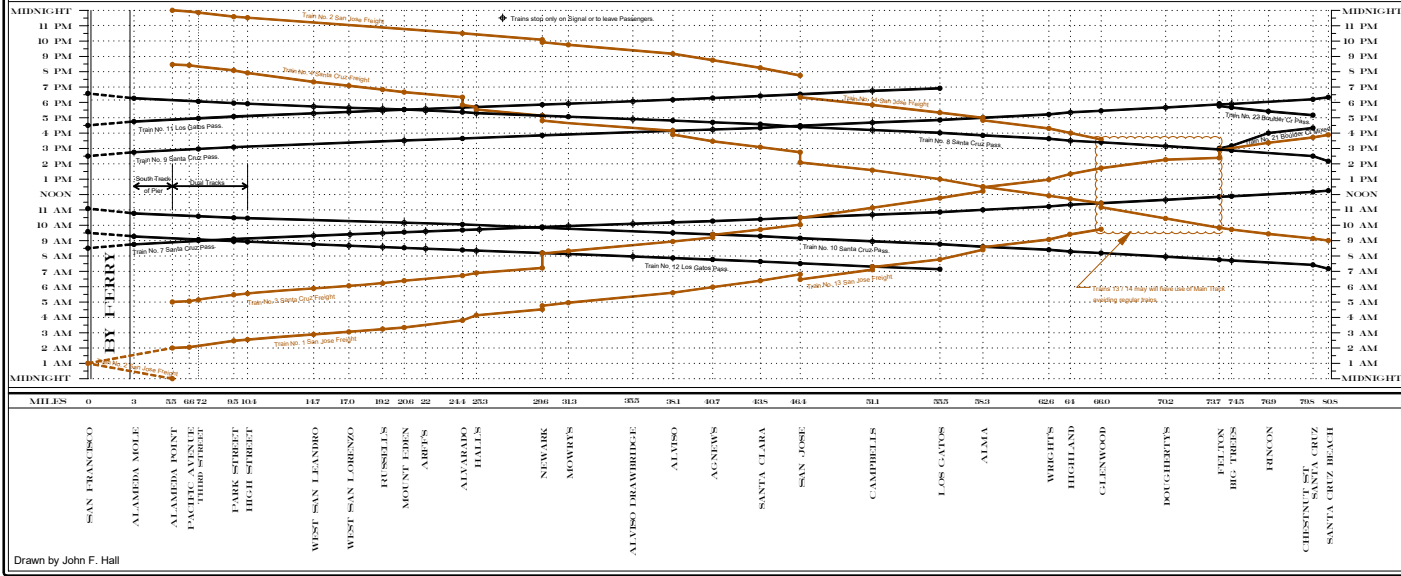

SOUTH PACIFIC COAST RAILROAD

TIMETABLE NO. 30 MARCH 28, 1886

MONDAY THRU SATURDAY

Drawn by John F. Hall

SOUTH PACIFIC COAST RAILROAD

TIMETABLE NO. 30 MARCH 28, 1886

BOULDER CREEK TO SANTA CRUZ

MONDAY THRU FRIDAY

Drawn by John F. Hall

SOUTH PACIFIC COAST RAILROAD

TIMETABLE NO. 30 MARCH 28, 1886

MONDAY THRU FRIDAY

OAKLAND ALAMEDA

Drawn by John F. Hall